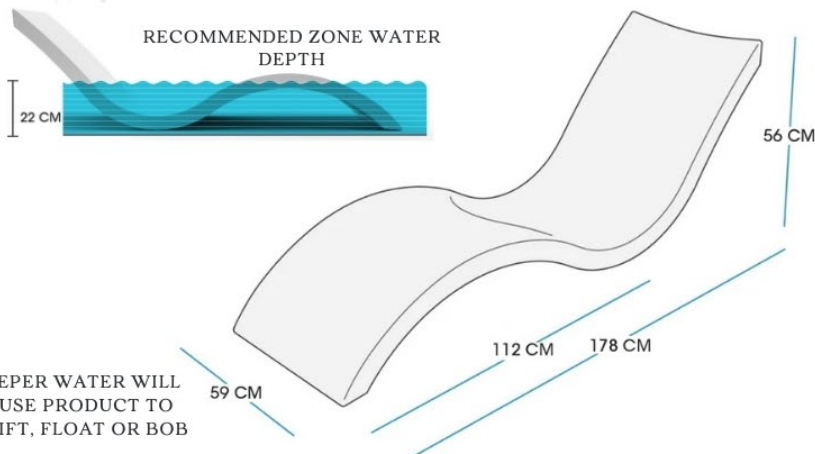

AVAILABLE IN

 *Mint Colour* &  *Coral colour*

Designer for water depth of upto 22cm. deeper water way

DEEPER WATER WILL CAUSE PRODUCT TO DRIFT, FLOAT OR BOB

LEDGE LOUNGER

Signature Chair

Each
\$1300

*DELIVERY NOT INCLUDED

AVAILABLE IN

White Colour

Designer for water depth of upto 22cm. deeper water way

WHITE SIGNATURE

tall ice Bin side table

WITH INCLUDING LID WITH UMBRELLA HOLE

Each
\$990

*DELIVERY NOT INCLUDED

AVAILABLE IN

White Colour

FEATURES

- Designed for up to 38 cm of water or use on-deck or lawn
- Built to withstand sun, weather, and chemicals
- Crafted from a high-quality, UV20 rated resin, color stabilized for up to 20,000 hours of direct sunlight
- Easy set up via threaded plug system
- Features a built-in umbrella sleeve for up to a 5 cm diameter pole
- No assembly required
- Ready for your favorite umbrella or use as an ice bucket

TALL ICE BIN SIDE TABLE

RECOMMENDED ZONE WATER DEPTH

KIDDIE SLIDE

Each
\$1300
 *DELIVERY NOT INCLUDED

AVAILABLE IN

● Mint Colour & ● Coral colour

FEATURES

- Designed for up to 23 cm of water on deck
- Designed for ages 3+ children only
- 70 lbs | 32 kg weight limit|
- In-pool, slide and landing area must be on a tanning ledge of an in-ground swimming pool
- On-deck, slide and landing area must be clear of any obstacles
- Built to withstand sun, weather, and chemicals of any pool or outdoor environment
- Crafted from a high-quality, UV20 rated resin, color stabilized for up to 20,000 hours of direct sunlight
- Easy set up via threaded plug system
- No assembly required