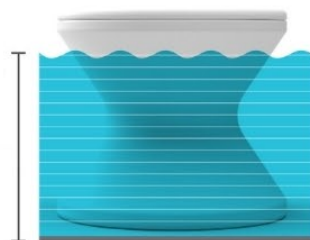

AVAILABLE IN

White Colour

Designer for water depth of upto 22cm. deeper water way

WHITE SIGNATURE

tall ice Bin side table

WITH INCLUDING LID WITH UMBRELLA HOLE

Each
\$990

*DELIVERY NOT INCLUDED

AVAILABLE IN

White Colour

FEATURES

- Designed for up to 38 cm of water or use on-deck or lawn
- Built to withstand sun, weather, and chemicals
- Crafted from a high-quality, UV20 rated resin, color stabilized for up to 20,000 hours of direct sunlight
- Easy set up via threaded plug system
- Features a built-in umbrella sleeve for up to a 5 cm diameter pole
- No assembly required
- Ready for your favorite umbrella or use as an ice bucket

TALL ICE BIN SIDE TABLE

RECOMMENDED ZONE WATER DEPTH

KIDDIE SLIDE

Each
\$1300
 *DELIVERY NOT INCLUDED

AVAILABLE IN

● Mint Colour & ● Coral colour

FEATURES

- Designed for up to 23 cm of water on deck
- Designed for ages 3+ children only
- 70 lbs | 32 kg weight limit|
- In-pool, slide and landing area must be on a tanning ledge of an in-ground swimming pool
- On-deck, slide and landing area must be clear of any obstacles
- Built to withstand sun, weather, and chemicals of any pool or outdoor environment
- Crafted from a high-quality, UV20 rated resin, color stabilized for up to 20,000 hours of direct sunlight
- Easy set up via threaded plug system
- No assembly required