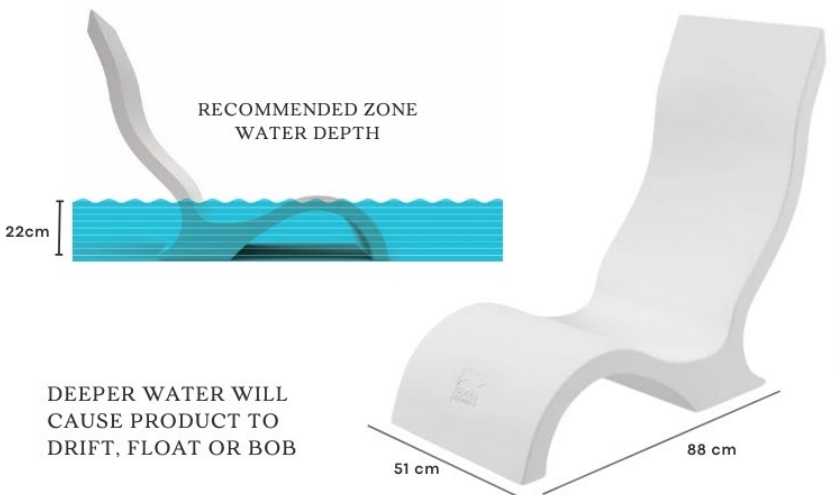

AVAILABLE IN

 *Mint Colour* &  *Coral colour*

Designer for water depth of upto 22cm. deeper water way

DEEPER WATER WILL CAUSE PRODUCT TO DRIFT, FLOAT OR BOB

LEDGE LOUNGER

Signature Chair

Each
\$1300

*DELIVERY NOT INCLUDED

AVAILABLE IN

White Colour

Designer for water depth of upto 22cm. deeper water way

WHITE SIGNATURE

tall ice Bin side table

WITH INCLUDING LID WITH UMBRELLA HOLE

Each
\$990

*DELIVERY NOT INCLUDED

AVAILABLE IN

White Colour

FEATURES

- Designed for up to 38 cm of water or use on-deck or lawn
- Built to withstand sun, weather, and chemicals
- Crafted from a high-quality, UV20 rated resin, color stabilized for up to 20,000 hours of direct sunlight
- Easy set up via threaded plug system
- Features a built-in umbrella sleeve for up to a 5 cm diameter pole
- No assembly required
- Ready for your favorite umbrella or use as an ice bucket

TALL ICE BIN SIDE TABLE

RECOMMENDED ZONE WATER DEPTH

KIDDIE SLIDE

Each
\$1300
 *DELIVERY NOT INCLUDED

AVAILABLE IN

● Mint Colour & ● Coral colour

FEATURES

- Designed for up to 23 cm of water on deck
- Designed for ages 3+ children only
- 70 lbs | 32 kg weight limit|
- In-pool, slide and landing area must be on a tanning ledge of an in-ground swimming pool
- On-deck, slide and landing area must be clear of any obstacles
- Built to withstand sun, weather, and chemicals of any pool or outdoor environment
- Crafted from a high-quality, UV20 rated resin, color stabilized for up to 20,000 hours of direct sunlight
- Easy set up via threaded plug system
- No assembly required