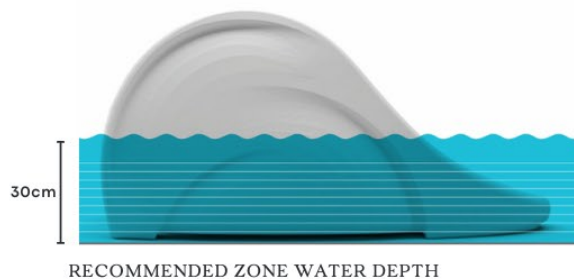

AVAILABLE IN

White Colour

Designer for water depth of upto 22cm. deeper water way

WHITE SIGNATURE

tall ice Bin side table

WITH INCLUDING LID WITH UMBRELLA HOLE

Each
\$990

*DELIVERY NOT INCLUDED

AVAILABLE IN

White Colour

FEATURES

- Designed for up to 38 cm of water or use on-deck or lawn
- Built to withstand sun, weather, and chemicals
- Crafted from a high-quality, UV20 rated resin, color stabilized for up to 20,000 hours of direct sunlight
- Easy set up via threaded plug system
- Features a built-in umbrella sleeve for up to a 5 cm diameter pole
- No assembly required
- Ready for your favorite umbrella or use as an ice bucket

TALL ICE BIN SIDE TABLE

RECOMMENDED ZONE WATER DEPTH

KIDDIE SLIDE

Each
\$1300
 *DELIVERY NOT INCLUDED

AVAILABLE IN

● Mint Colour & ● Coral colour

FEATURES

- Designed for up to 23 cm of water on deck
- Designed for ages 3+ children only
- 70 lbs | 32 kg weight limit|
- In-pool, slide and landing area must be on a tanning ledge of an in-ground swimming pool
- On-deck, slide and landing area must be clear of any obstacles
- Built to withstand sun, weather, and chemicals of any pool or outdoor environment
- Crafted from a high-quality, UV20 rated resin, color stabilized for up to 20,000 hours of direct sunlight
- Easy set up via threaded plug system
- No assembly required