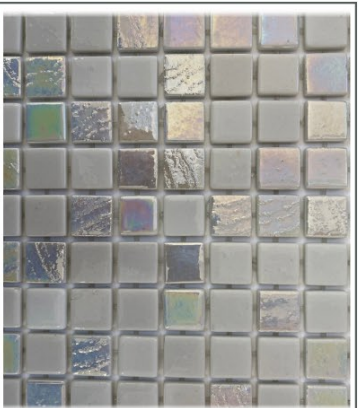

SOLID COLOUR *Collection*

Classic colour range with gentle dappled effect offers movement of flowing colours, allowing tone and light variations to your project. The popular pool and spa shades harmonize with natural landscapes. Choose from classic light delicate shades to bold dark shades which will adapt to the most diverse of projects.

Dot system
Sheet size 325x515
12 sheets per box = 2m² per box

\$190

per sqm plus
delivery

BYRON
BAY

ISTANBUL

MALDIVES

MANHATTAN

World class tiles offering a unique, revolutionary, technically advanced system since 1991 to ensure uniform reliable adhesion for mosaic tile installation on pool surfaces.

A stand out choice for surface adhesion and reliability when comparing mesh back tiled which are prone to weaken, loosen and fall off pool walls.

TIMELESS

Glass Mosaic

Almost as old as civilisation itself, glass making is one of the most ancient - and today - most advanced crafts of Turkey. Dedication to this fine art is showcased in beautiful examples of lamp globes, chandeliers and coloured windows crafted by the Anatolian Seljuks. The progression of the artisan's delicate skills and creativity are highlighted in the period of the Ottoman Empire.