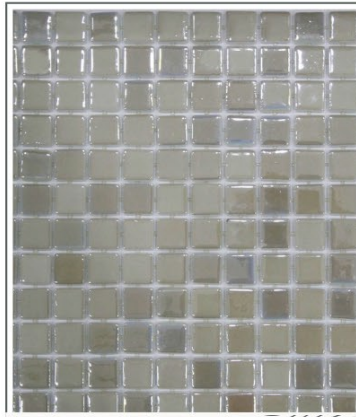

SHIMMER PEARL *Effect*

A delicate yet daring design with a pearl finish that creates a stunning effect throughout any project. The shimmering effect and superb colours are very popular for pools due to the movement of colour that reflects light and shade. Décor projects that require a sophisticated and elegant style are perfect for this range.

Dot system
Sheet size 325x515
12 sheets per box = 2m² per box

$130

per sqm plus delivery

IBIZA