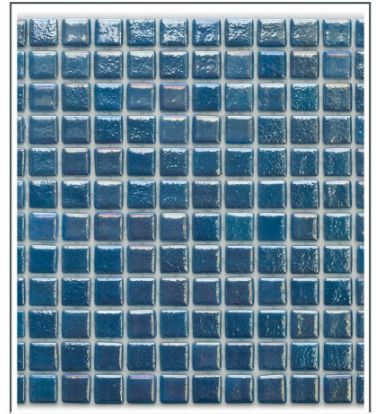

SOLID COLOUR *Collection*

Classic colour range with gentle dappled effect offers movement of flowing colours, allowing tone and light variations to your project. The popular pool and spa shades harmonize with natural landscapes. Choose from classic light delicate shades to bold dark shades which will adapt to the most diverse of projects.

Dot system
Sheet size 325x515
12 sheets per box = 2m² per box

\$130

per sqm plus delivery

IBIZA

BARCELONA

RIO

PHUKET

BALI