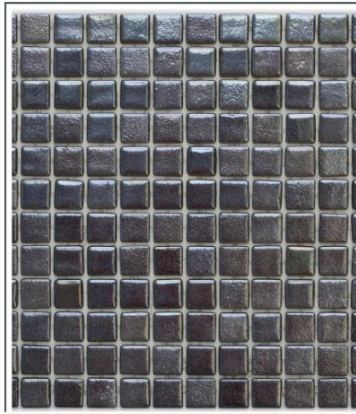

SHIMMER PEARL *Effect*

A delicate yet daring design with a pearl finish that creates a stunning effect throughout any project. The shimmering effect and superb colours are very popular for pools due to the movement of colour that reflects light and shade. Décor projects that require a sophisticated and elegant style are perfect for this range.

Dot system
Sheet size 325x515
12 sheets per box = 2m² per box

$130

per sqm plus delivery

BALI