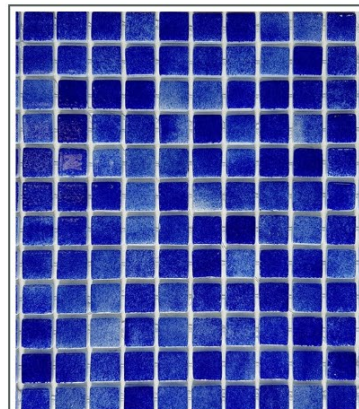

SOLID COLOUR *Collection*

Classic colour range with gentle dappled effect offers movement of flowing colours, allowing tone and light variations to your project. The popular pool and spa shades harmonize with natural landscapes. Choose from classic light delicate shades to bold dark shades which will adapt to the most diverse of projects.

Dot system
Sheet size 325x515
12 sheets per box = 2m² per box

$110

per sqm plus delivery

CRETE