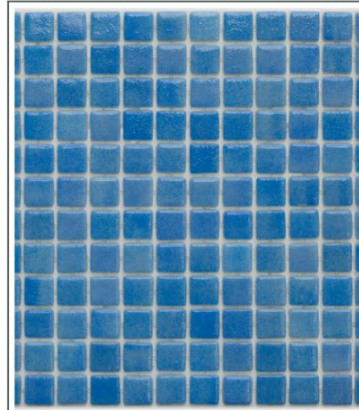

SOLID COLOUR *Collection*

Classic colour range with gentle dappled effect offers movement of flowing colours, allowing tone and light variations to your project. The popular pool and spa shades harmonize with natural landscapes. Choose from classic light delicate shades to bold dark shades which will adapt to the most diverse of projects.

Dot system
Sheet size 325x515
12 sheets per box = 2m² per box

\$110

per sqm plus delivery

MYKONOS

FIJI

MONACO

VENICE

BORA BORA