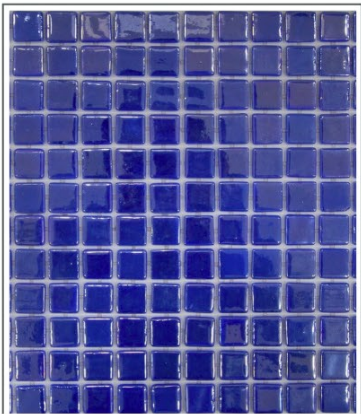

SHIMMER PEARL *Effect*

A delicate yet daring design with a pearl finish that creates a stunning effect throughout any project. The shimmering effect and superb colours are very popular for pools due to the movement of colour that reflects light and shade. Décor projects that require a sophisticated and elegant style are perfect for this range.

Dot system
Sheet size 325x515
12 sheets per box = 2m² per box

$130

per sqm plus delivery

NEW YORK