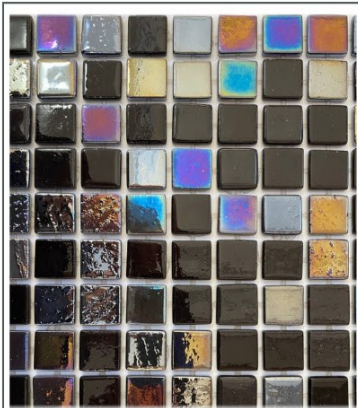

SOLID COLOUR *Collection*

Classic colour range with gentle dappled effect offers movement of flowing colours, allowing tone and light variations to your project. The popular pool and spa shades harmonize with natural landscapes. Choose from classic light delicate shades to bold dark shades which will adapt to the most diverse of projects.

Dot system
Sheet size 325x515
12 sheets per box = 2m² per box

\$190

per sqm plus
delivery

BYRON
BAY

ISTANBUL

MALDIVES

MANHATTAN

World class tiles offering a unique, revolutionary, technically advanced system since 1991 to ensure uniform reliable adhesion for mosaic tile installation on pool surfaces.

A stand out choice for surface adhesion and reliability when comparing mesh back tiled which are prone to weaken, loosen and fall off pool walls.

TIMELESS

Glass Mosaic

Almost as old as civilisation itself, glass making is one of the most ancient - and today - most advanced crafts of Turkey. Dedication to this fine art is showcased in beautiful examples of lamp globes, chandeliers and coloured windows crafted by the Anatolian Seljuks. The progression of the artisan's delicate skills and creativity are highlighted in the period of the Ottoman Empire.