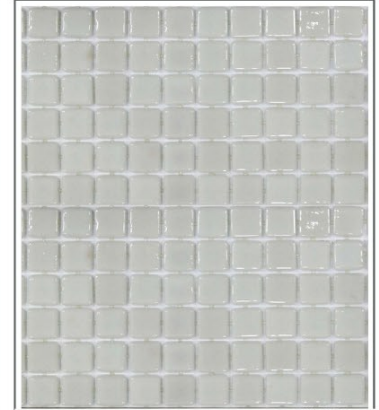

SOLID COLOUR *Collection*

Classic colour range with gentle dappled effect offers movement of flowing colours, allowing tone and light variations to your project. The popular pool and spa shades harmonize with natural landscapes. Choose from classic light delicate shades to bold dark shades which will adapt to the most diverse of projects.

Dot system
Sheet size 325x515
12 sheets per box = 2m² per box

$110

per sqm plus delivery

VANCOUVER