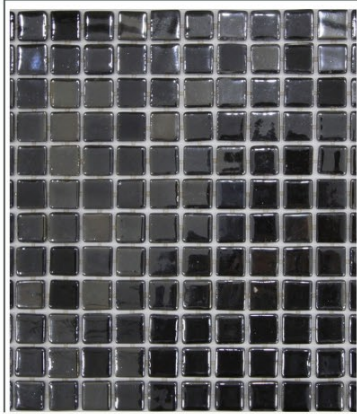

Dot system
Sheet size 325x515
12 sheets per box = 2m² per box

\$130

per sqm plus delivery

IBIZA

BARCELONA

RIO

PHUKET

BALI

Dot system
Sheet size 325x515
12 sheets per box = 2m² per box

\$190

per sqm plus
delivery

BYRON
BAY

ISTANBUL

MALDIVES

MANHATTAN

World class tiles offering a unique, revolutionary, technically advanced system since 1991 to ensure uniform reliable adhesion for mosaic tile installation on pool surfaces.