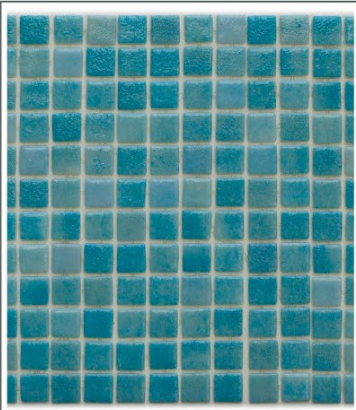

SOLID COLOUR *Collection*

Classic colour range with gentle dappled effect offers movement of flowing colours, allowing tone and light variations to your project. The popular pool and spa shades harmonize with natural landscapes. Choose from classic light delicate shades to bold dark shades which will adapt to the most diverse of projects.

Dot system
Sheet size 325x515
12 sheets per box = 2m² per box

$110

per sqm plus delivery

PARIS