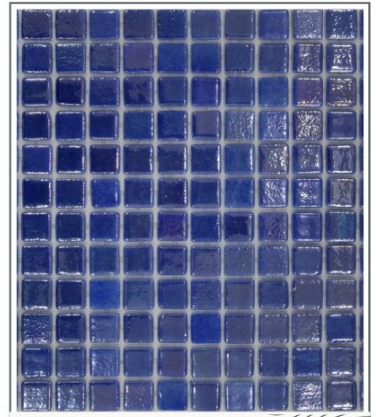

SHIMMER PEARL *Effect*

A delicate yet daring design with a pearl finish that creates a stunning effect throughout any project. The shimmering effect and superb colours are very popular for pools due to the movement of colour that reflects light and shade. Décor projects that require a sophisticated and elegant style are perfect for this range.

Dot system
Sheet size 325x515
12 sheets per box = 2m² per box

$130

per sqm plus delivery

BARCELONA