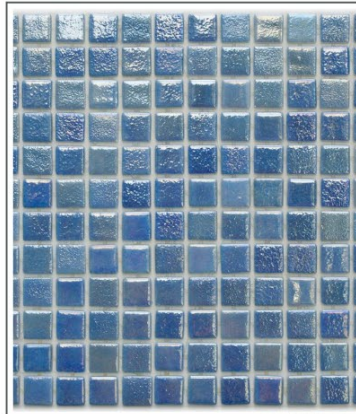

SHIMMER PEARL *Effect*

A delicate yet daring design with a pearl finish that creates a stunning effect throughout any project. The shimmering effect and superb colours are very popular for pools due to the movement of colour that reflects light and shade. Décor projects that require a sophisticated and elegant style are perfect for this range.

Dot system
Sheet size 325x515
12 sheets per box = 2m² per box

$130

per sqm plus delivery

VEGAS