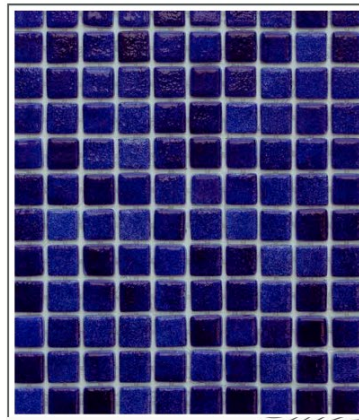

SOLID COLOUR *Collection*

Classic colour range with gentle dappled effect offers movement of flowing colours, allowing tone and light variations to your project. The popular pool and spa shades harmonize with natural landscapes. Choose from classic light delicate shades to bold dark shades which will adapt to the most diverse of projects.

Dot system
Sheet size 325x515
12 sheets per box = 2m² per box

$110

per sqm plus delivery

MYKONOS