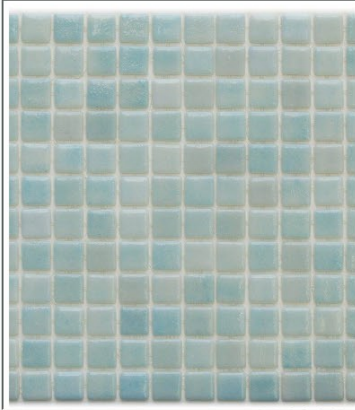

SOLID COLOUR *Collection*

Classic colour range with gentle dappled effect offers movement of flowing colours, allowing tone and light variations to your project. The popular pool and spa shades harmonize with natural landscapes. Choose from classic light delicate shades to bold dark shades which will adapt to the most diverse of projects.

Dot system
Sheet size 325x515
12 sheets per box = 2m² per box

$110

per sqm plus delivery

ATHENS